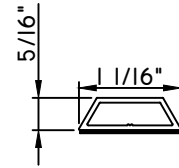

7/8"X9/16"

M1934

SCALE 1:2

DATE CREATED: 6/14/22

AM1

QUAKER
COMMERCIAL

APPLIED MUNTINS

7/8"X15/16"
M54151

7/8"X15/16"
M2785

1"X1/16"
MAX10847

1"X3/16"
M20899

1 1/16"X5/16"
M23699

1 1/16"X15/16"
M54149

1 1/8"X5/8"
M2374

1 1/4"X1/8"
M1306

1 1/4"X1/8"
M22362